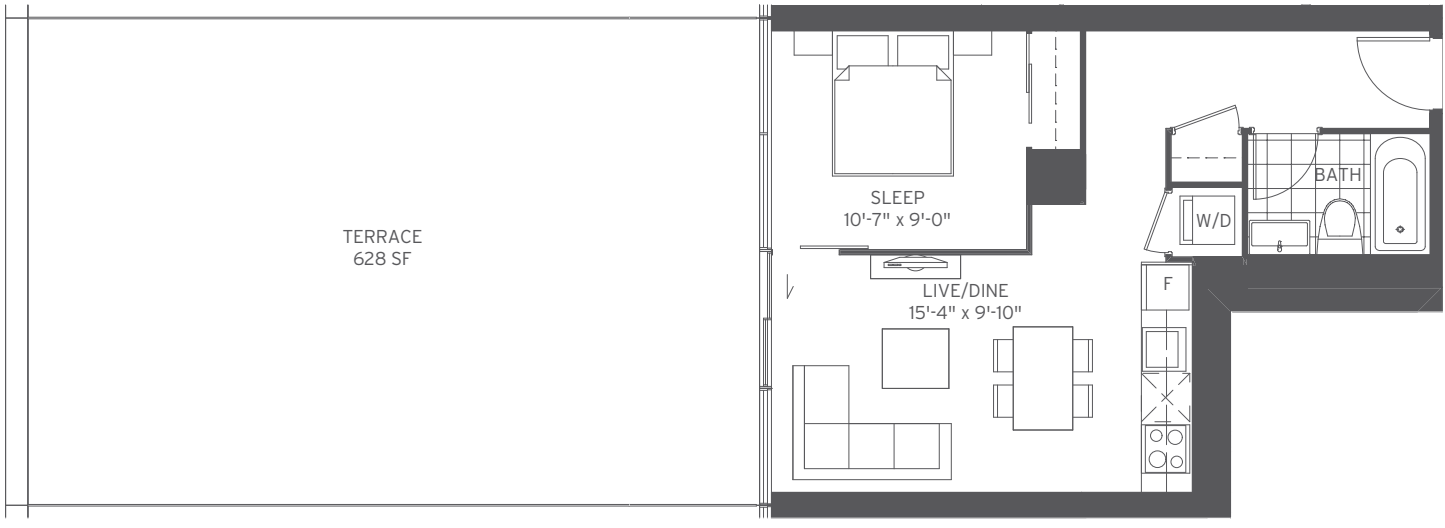

FLOOR: 2

ONE BEDROOM INTERIOR 499 SF

T15

Sizes and specifications subject to change without notice. E. + O. E.